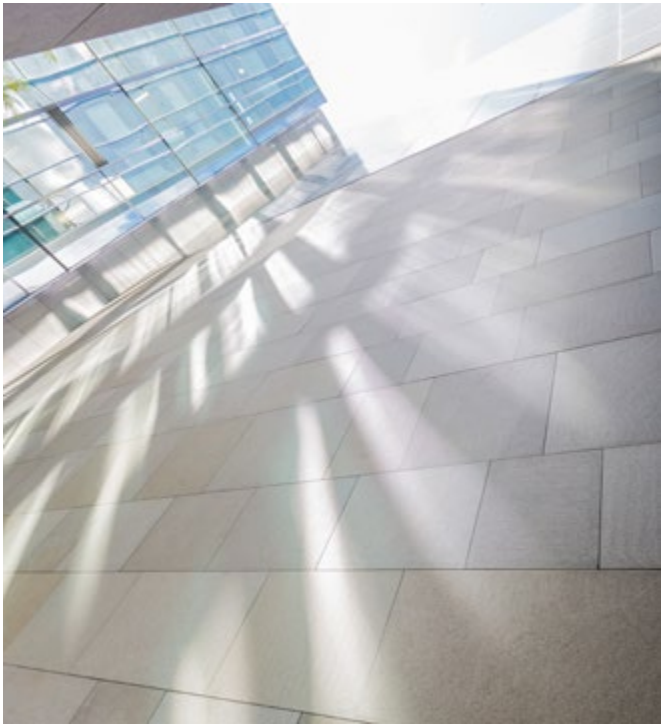

DIVIDED GLASS SHADOW

The refraction of glass surfaces create delicate plays of light and shadow. Shadow depicts this soft glow in full color.

Shadow in Sky Shadow,
monolithic installation

DIVIDED GLASS
CASCADE