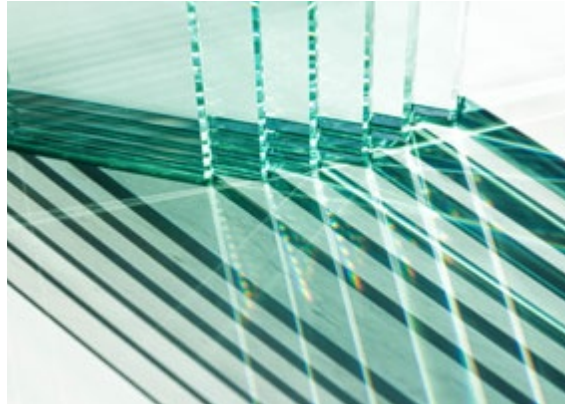

DIVIDED GLASS

CALM

Calm is the neutral structure, emulating a soft diffusion of light in serenity and tranquility.

(left) Cascade in Forest Cascade,
(right) Calm in Calm Forest,
monolithic installation