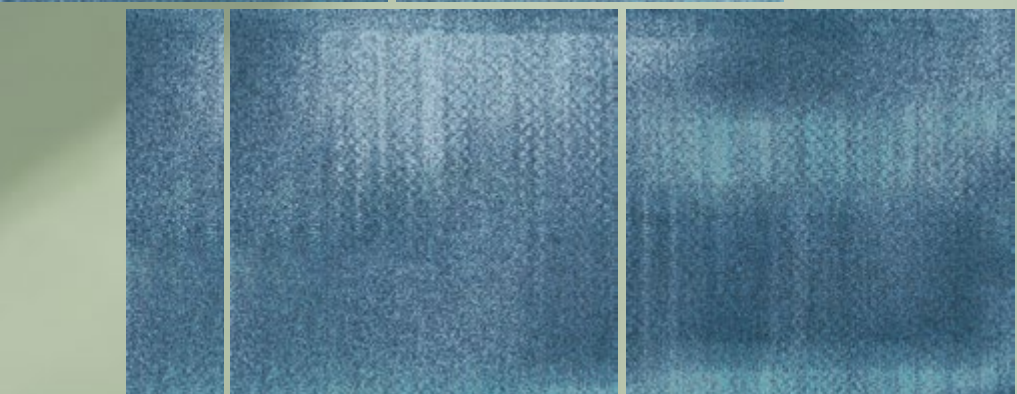

DIVIDED GLASS SHADOW