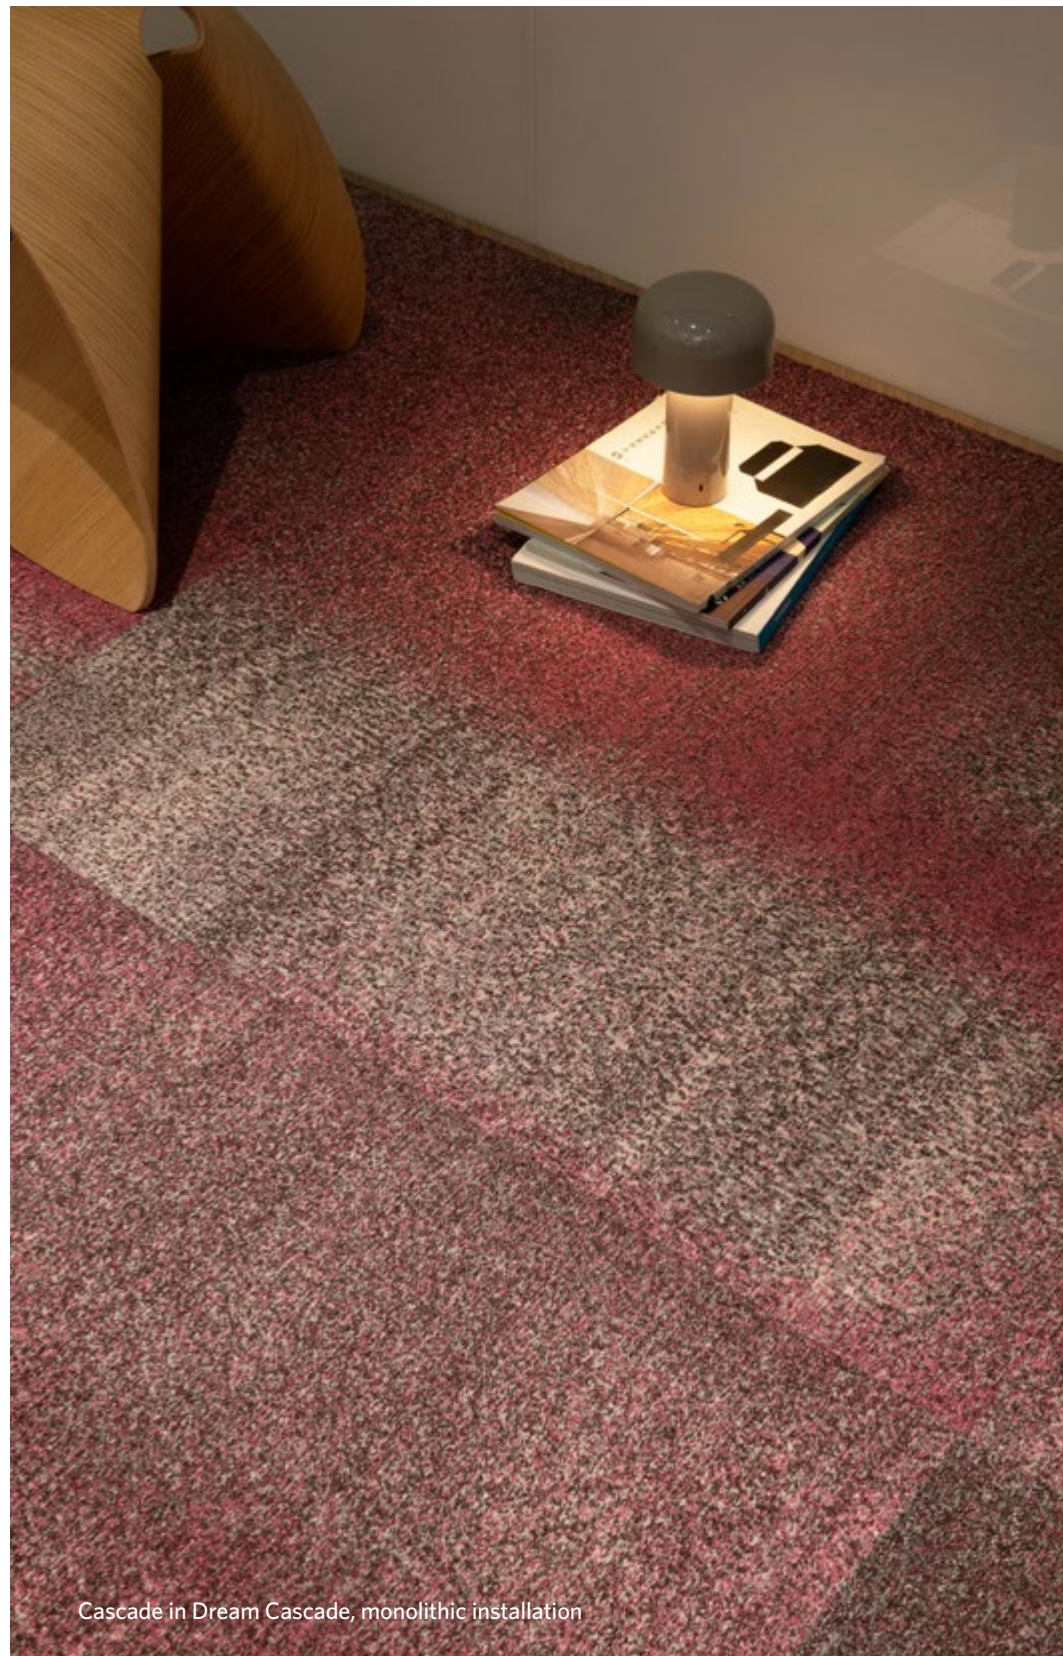

Cascade in Dream Cascade, monolithic installation