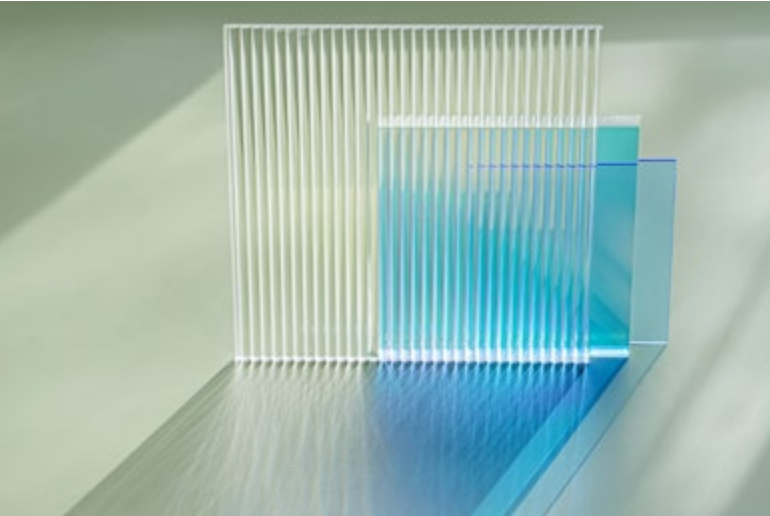

Milliken®

DIVIDED GLASS

Glimmer / Shadow / Cascade / Calm

**DIVIDED
GLASS**

Contents

DIVIDED GLASS

In physics, refraction is the redirection of a wave as it passes from one medium to another. As light passes through air and into another clear material (such as glass), it changes speed, and light is both reflected and refracted by the glass.

DIVIDED GLASS SHADOW

The refraction of glass surfaces create delicate plays of light and shadow. Shadow depicts this soft glow in full color.

Shadow in Sky Shadow,
monolithic installation

DIVIDED GLASS
CASCADE