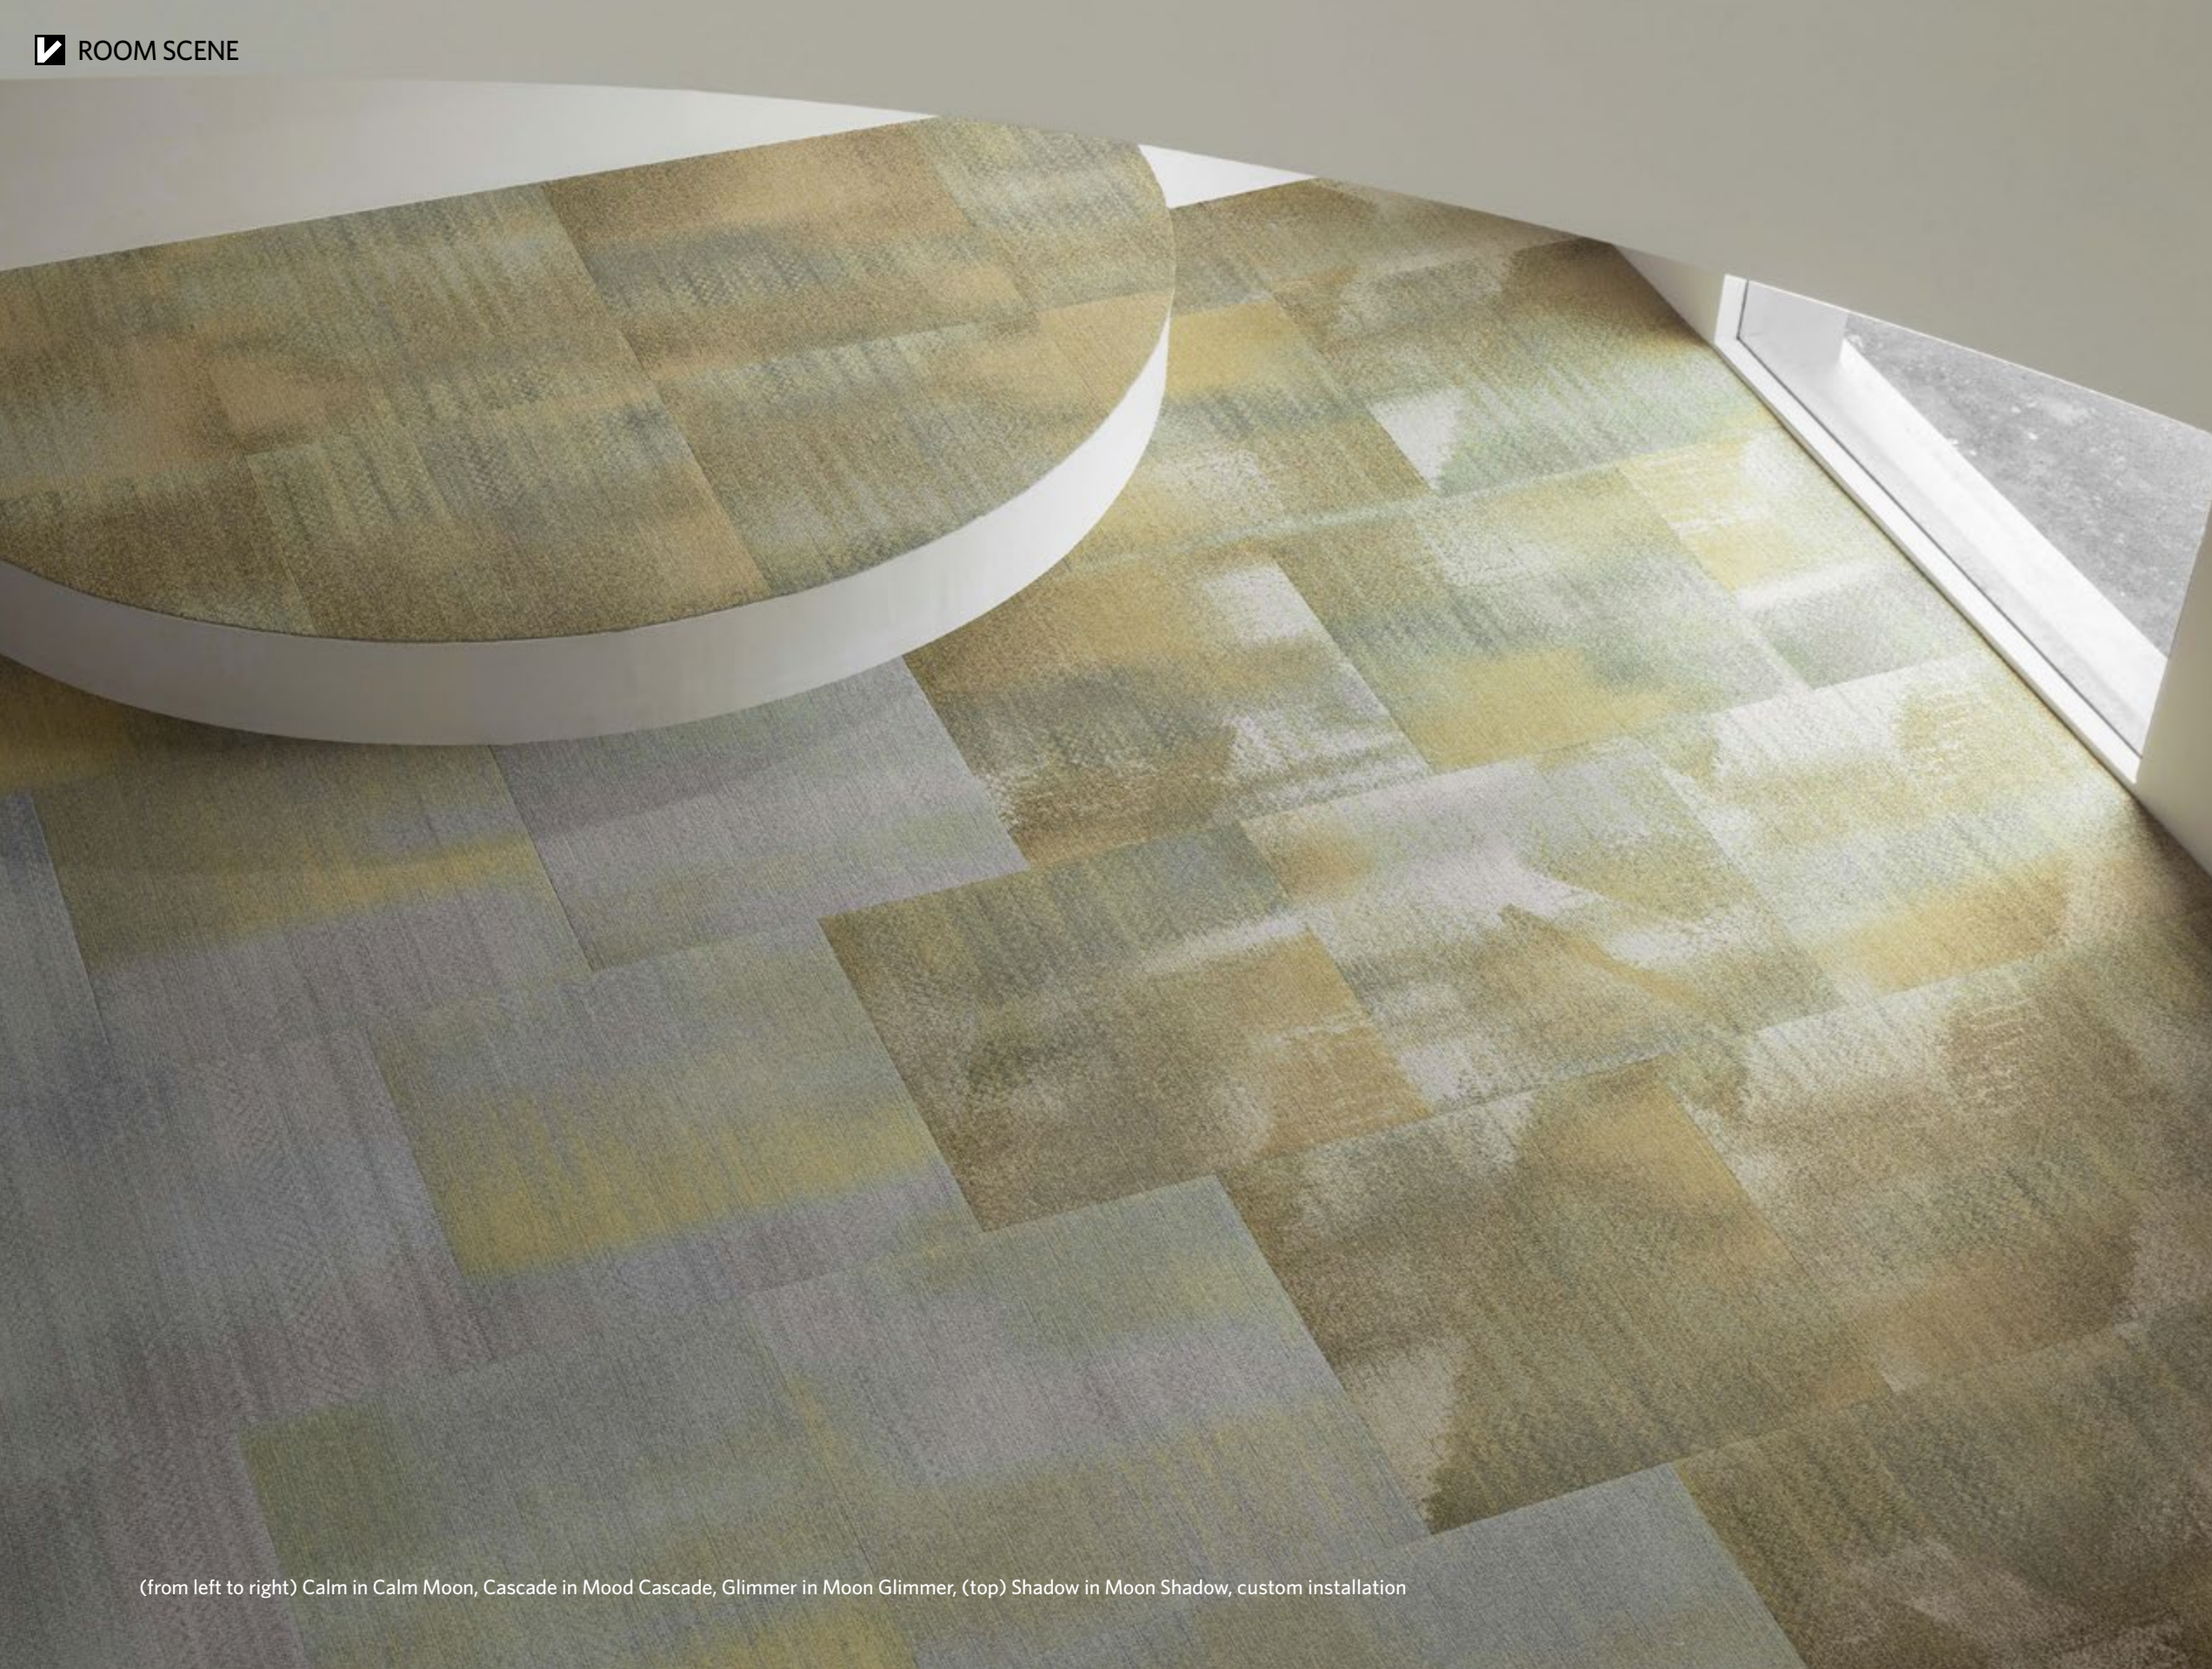

(back) Cascade in Forest Cascade, (front) Calm in Calm Forest, custom installation

(left) Cascade in Forest Cascade, (right) Calm in Calm Forest, custom installation

DIVIDED GLASS

LUNAR MOON

(from left to right) Calm in Calm Moon, Cascade in Mood Cascade, Glimmer in Moon Glimmer, (top) Shadow in Moon Shadow, custom installation