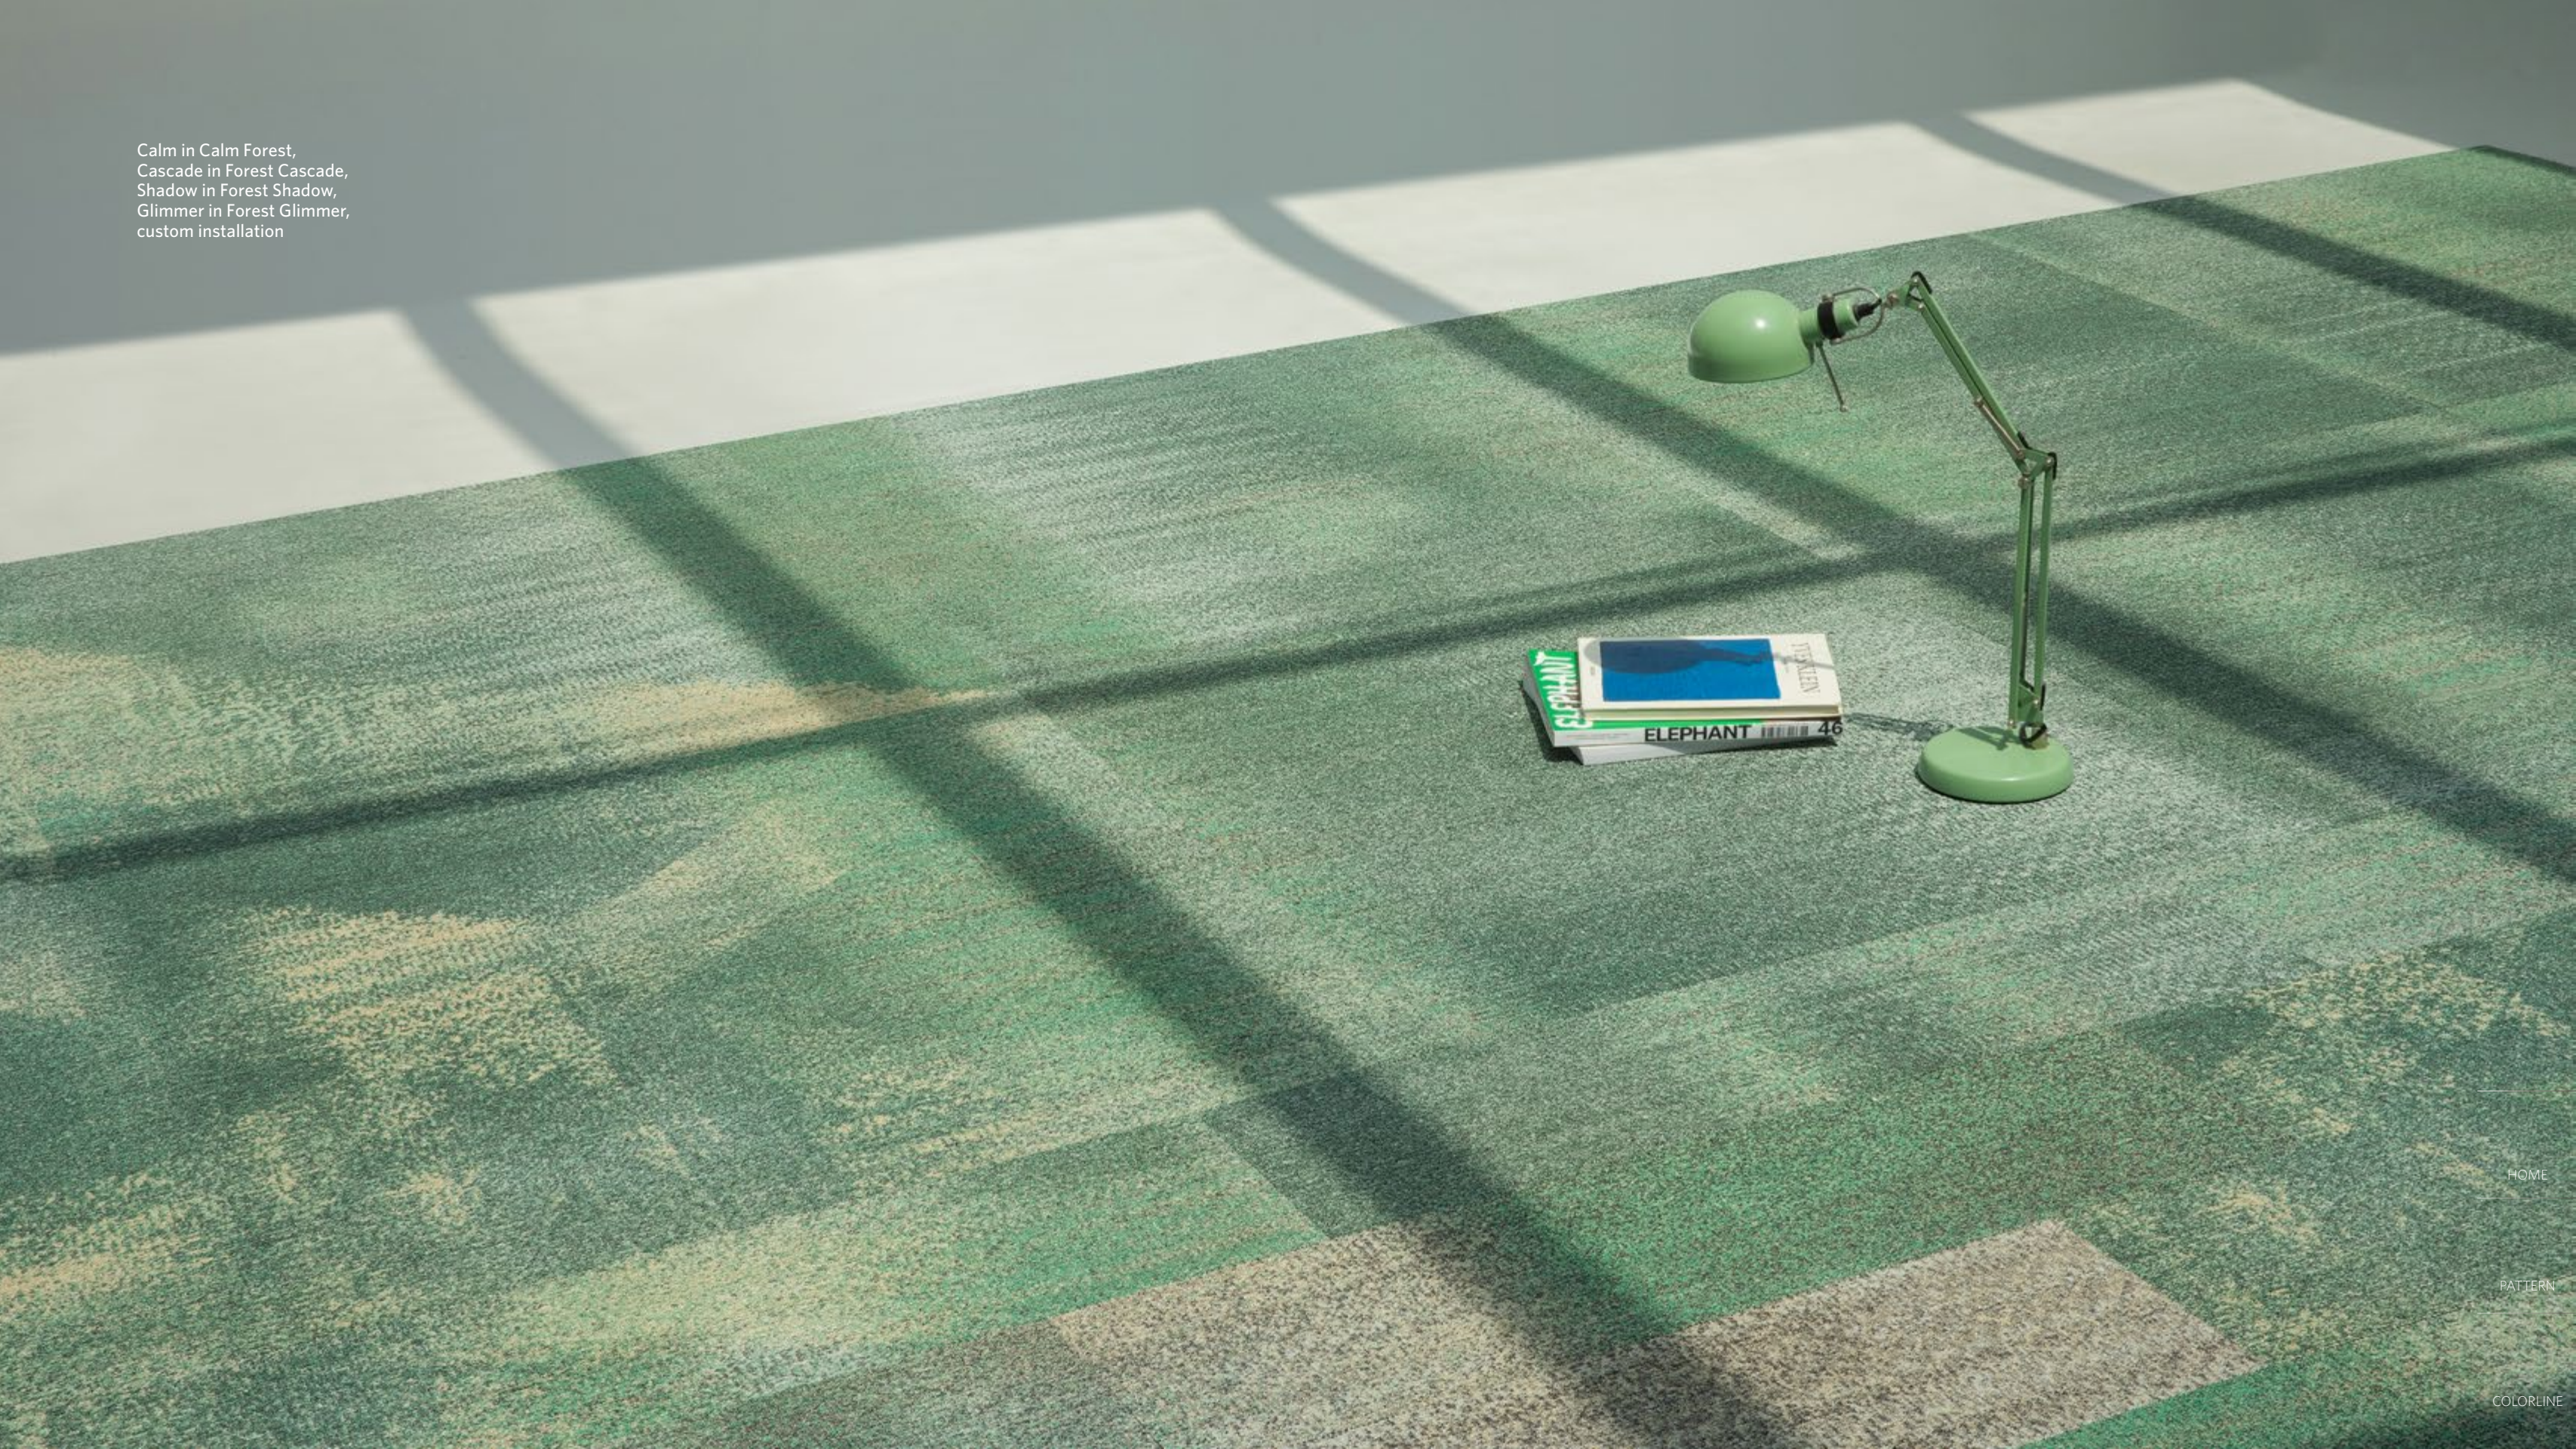

Calm in Calm Forest,
Cascade in Forest Cascade,
Shadow in Forest Shadow,
Glimmer in Forest Glimmer,
custom installation

HOME

PATTERN

COLORLINE