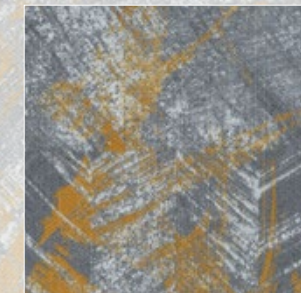

LAY231-13-153
GRAY WITH HUANG