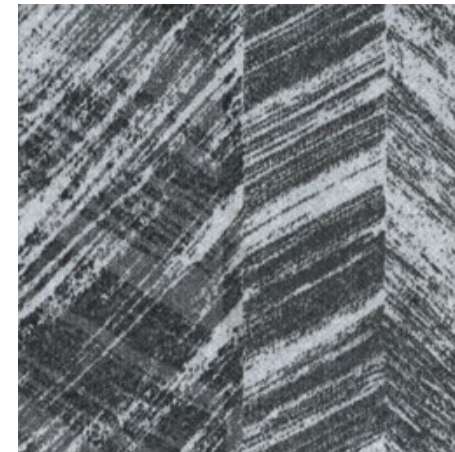

ON PAPER

ONP13-153 GRAY
* STANDARD GRAY BASE COLOR

ONP213-250 LIGHT GRAY

ONP153-209 COOL GRAY

ONP234-79 CHARCOAL

ONP215-13 BLACK

COLORLINE
GREY TONE

LAYERS