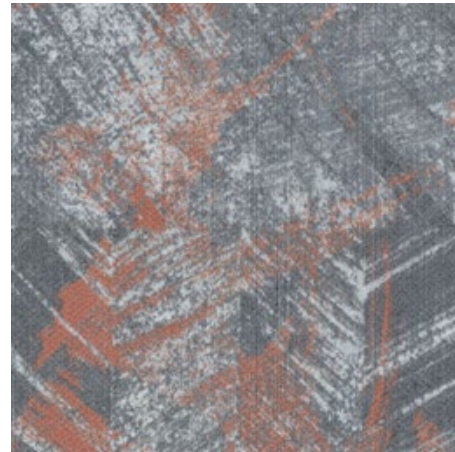

LAY262-13-153 GRAY WITH FEN