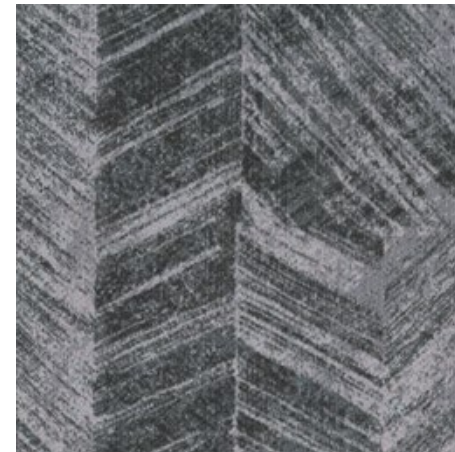

ON PAPER

ONP13-153 GRAY
* STANDARD GRAY BASE COLOR

ONP213-250 LIGHT GRAY

ONP153-209 COOL GRAY

ONP234-79 CHARCOAL

ONP215-13 BLACK

COLORLINE
GREY TONE

LAYERS