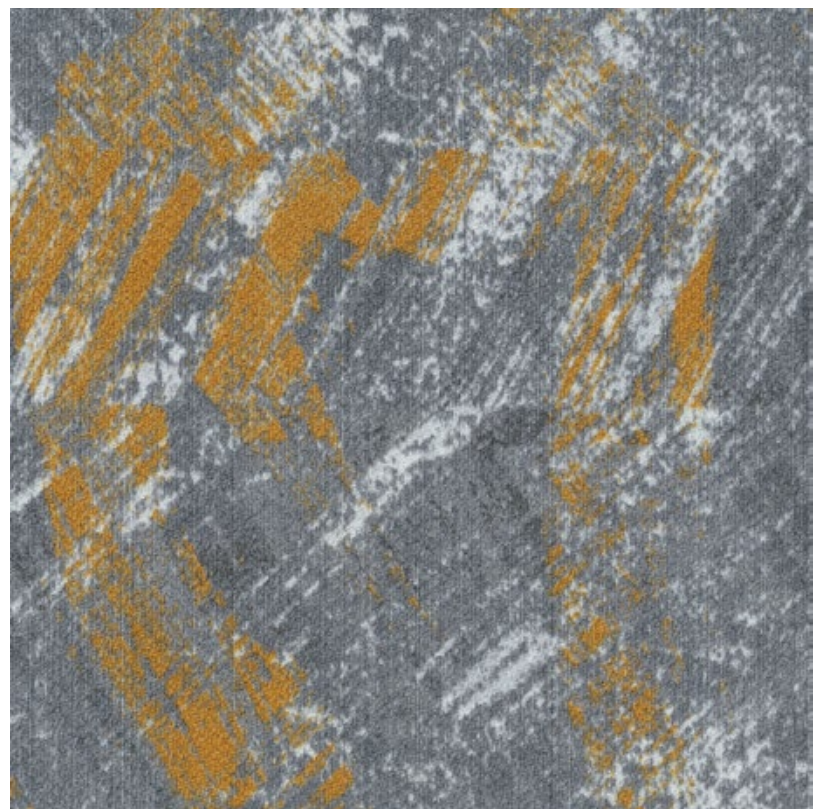

IMP162-124-251
BEIGE WITH LU

IMP262-124-251
BEIGE WITH FEN

IMP231-124-251
BEIGE WITH HUANG

IMP140-124-251
BEIGE WITH LAN

Pattern

LAYERS

COOL TONE

LAY27-13-153
GRAY WITH HEI