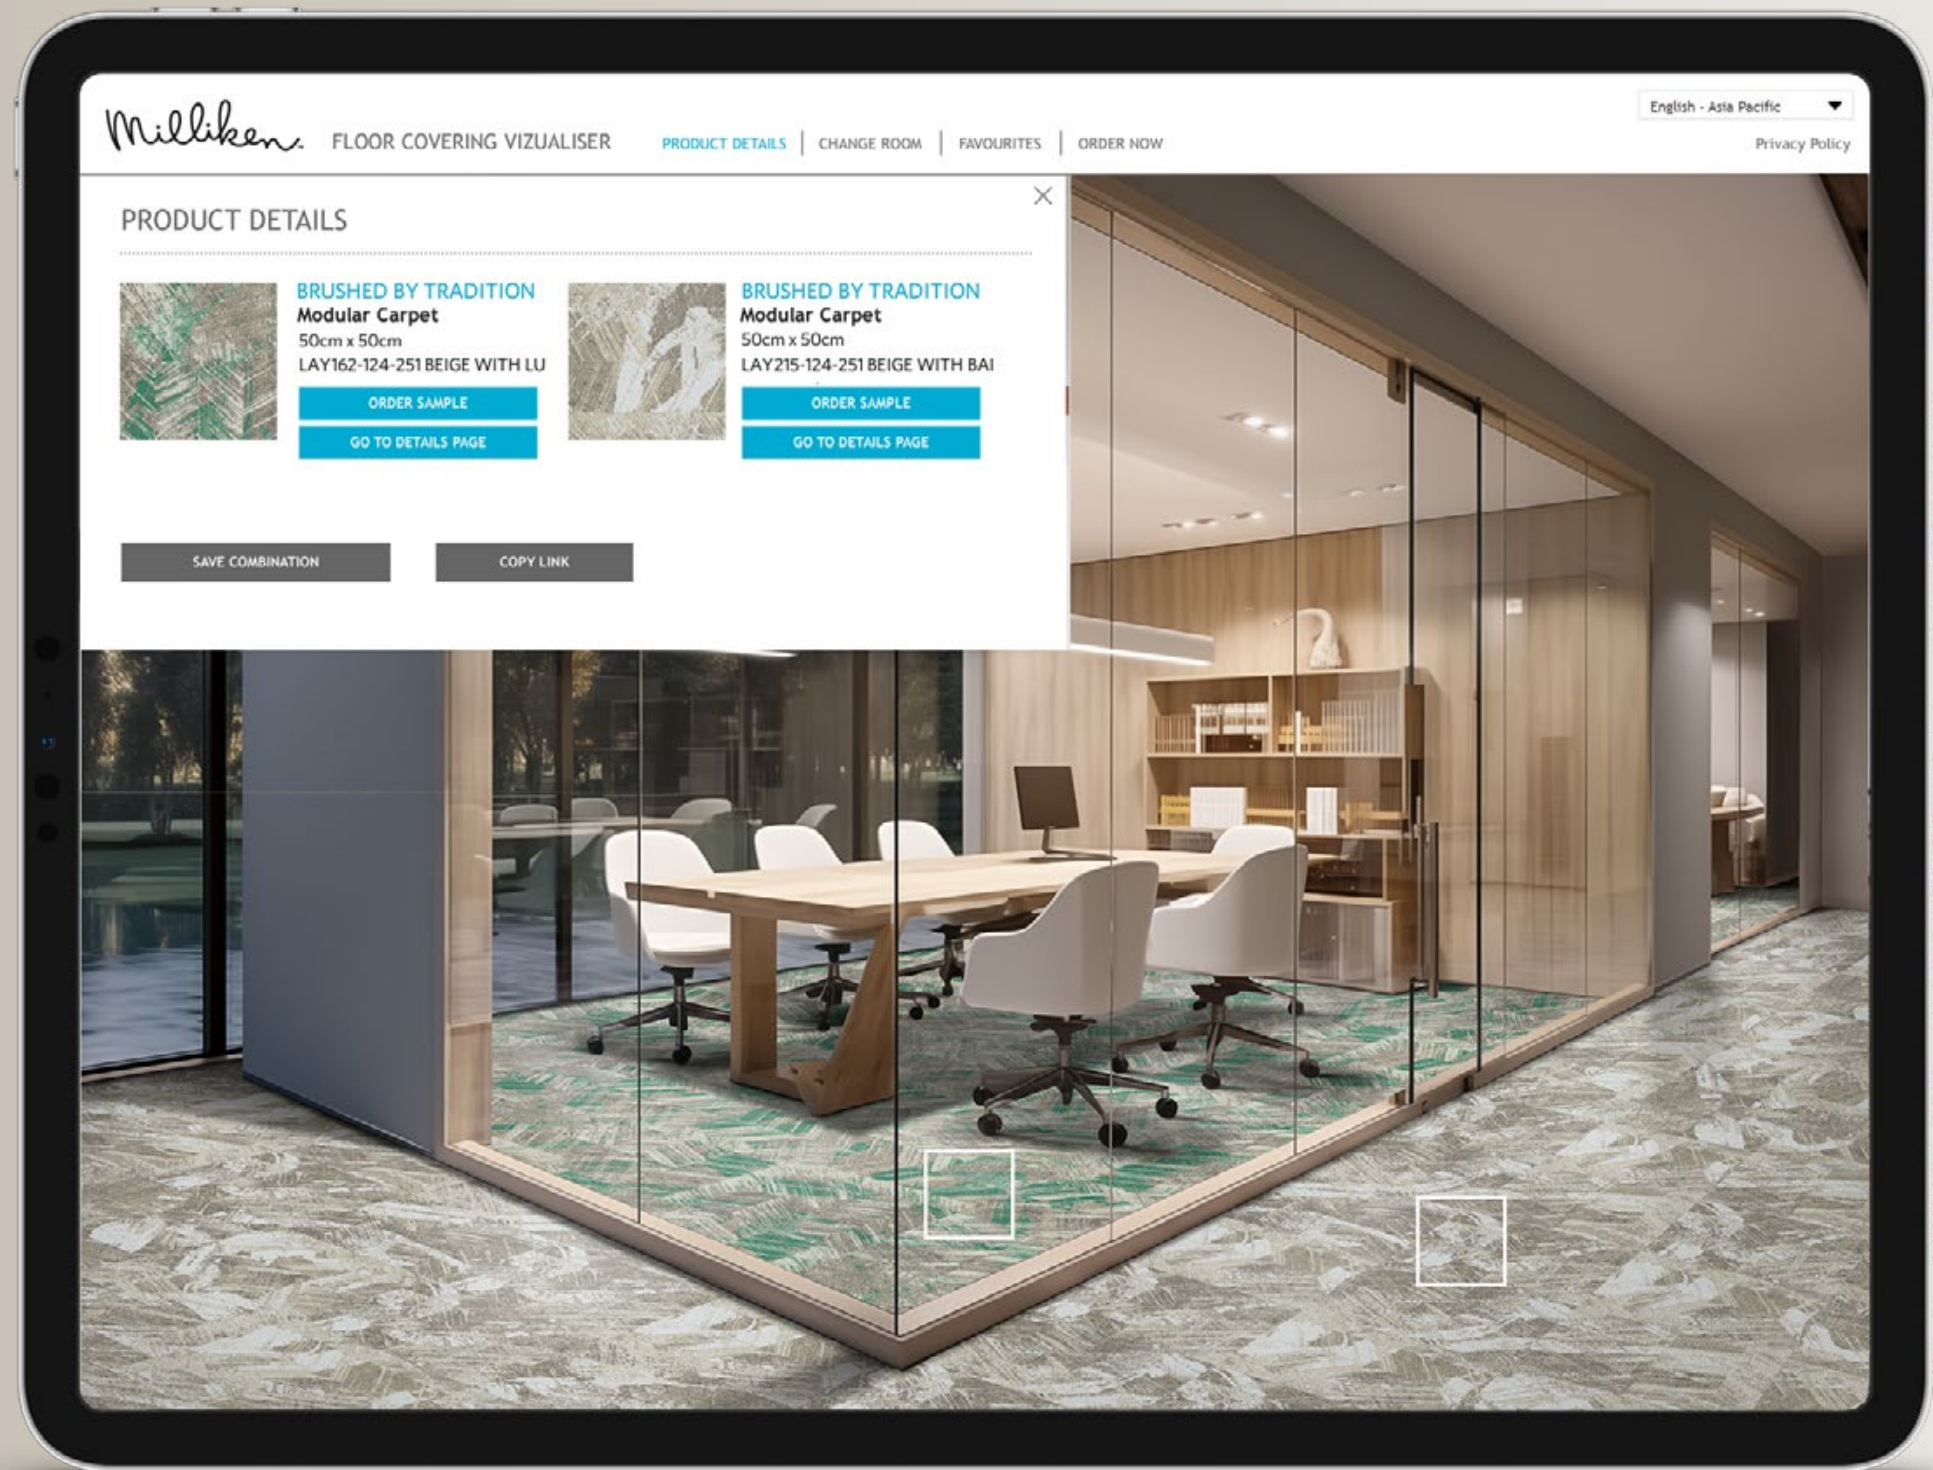

(left) Quiet Woods collection, Lateral Wave in Bayou,
(right) Layers in Beige With Huang,
monolithic installation

VIEW BRUSHED BY TRADITION IN YOUR SPACE

Use the online visualiser to view different layouts of Brushed By Tradition. Simply upload a photograph of your space and let the visualiser do the rest.