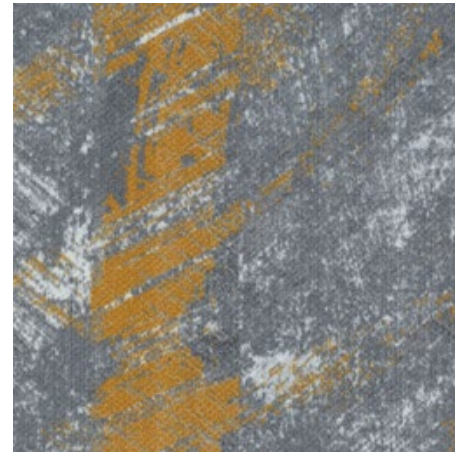

LAY231-13-153 GRAY WITH HUANG