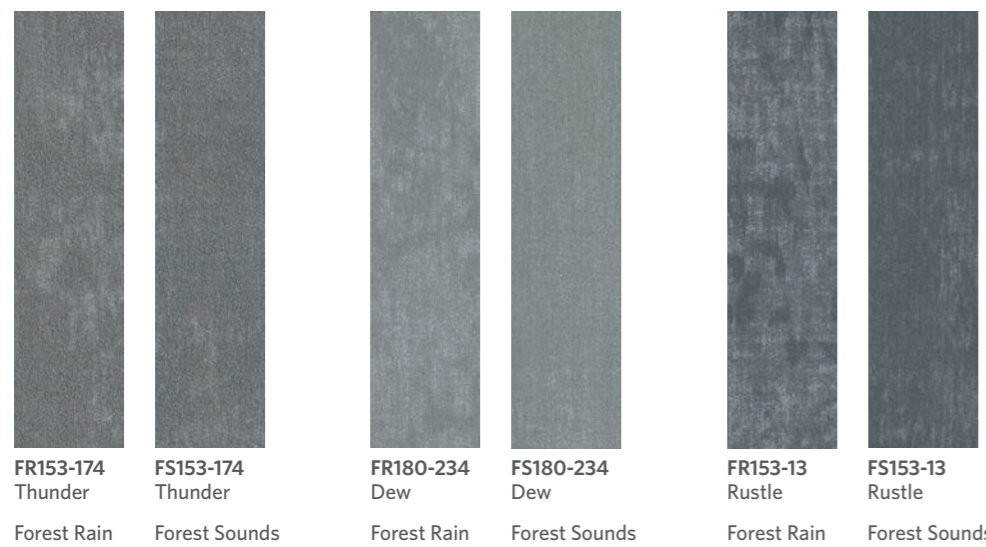

Forest Sounds in Wild Fern, ashlar installation

FR202-209
Wild Fern
Forest Rain

Forest Rain in Wild Fern, ashlar installation

FS202-209
Wild Fern
Forest Sounds

Forest Sounds in Wild Fern, ashlar installation

Light Gray

Each pattern has 8 different grays, which can be used alone or in combination with different accents.

Medium Gray

Dark Gray

FR180-153
Fog
Forest Rain

FS180-153
Fog
Forest Sounds

Forest Sounds & Forest Rain in *Fog*, herringbone installation