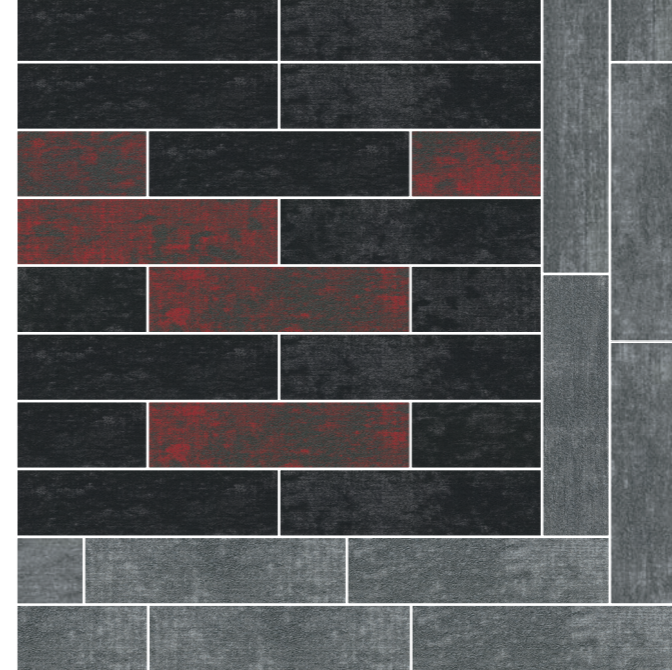

Shown on Page 30

Option 2

Ashlar Installation of one pattern in two different colors. Accent color zone on the side.
Forest Rain in Fog & Tropics

Shown on Page 26

Option 4

Ashlar and Herringbone Installation demarkating different areas within the space. 3 different colors used for 1 pattern.
Forest Sounds in Storm, Night Shadow & Exotic Red