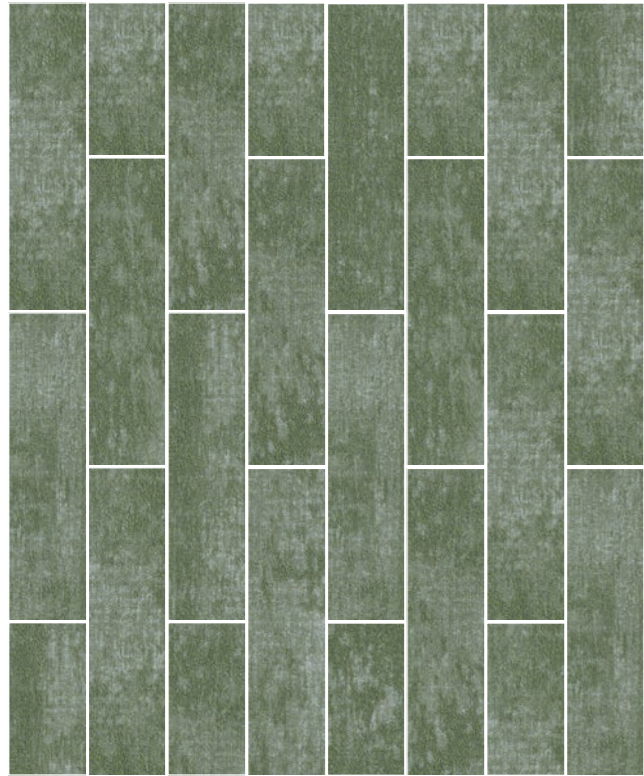

Forest Rain in Wild Fern, ashlar installation