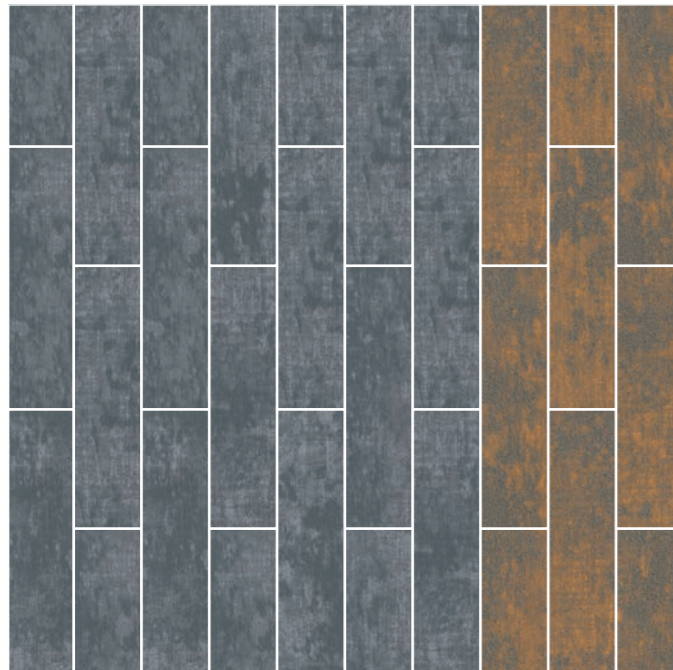

Installation Methods

Option 1

Herringbone Installation with both patterns in a single color.
Forest Rain & Forest Sounds in Fog

Shown on Page 12

Option 3

Gradation accent inserts in a Ashlar Installation with a single pattern.
Forest Sounds in Fog & Island Breeze

Shown on Page 30

Option 2

Ashlar Installation of one pattern in two different colors. Accent color zone on the side.
Forest Rain in Fog & Tropics

Shown on Page 26

Option 4

Ashlar and Herringbone Installation demarkating different areas within the space. 3 different colors used for 1 pattern.
Forest Sounds in Storm, Night Shadow & Exotic Red