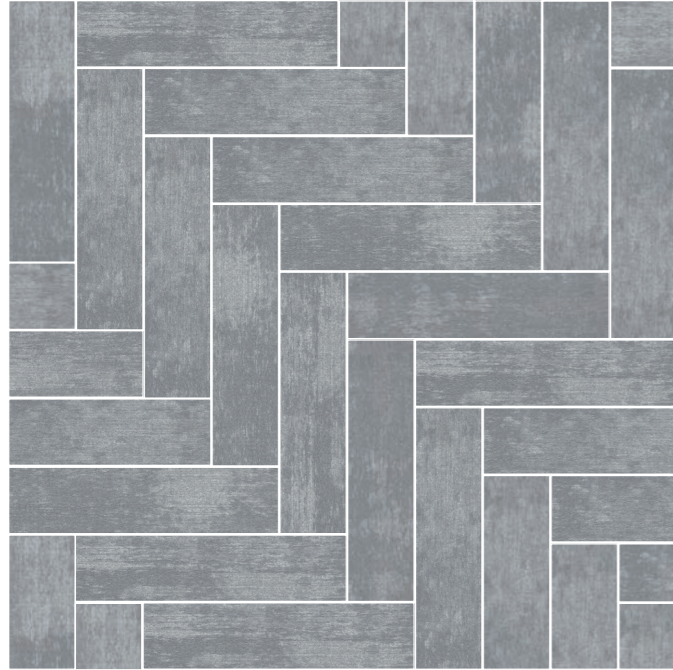

Installation Methods

Option 1

Herringbone Installation with both patterns in a single color.
Forest Rain & Forest Sounds in Fog