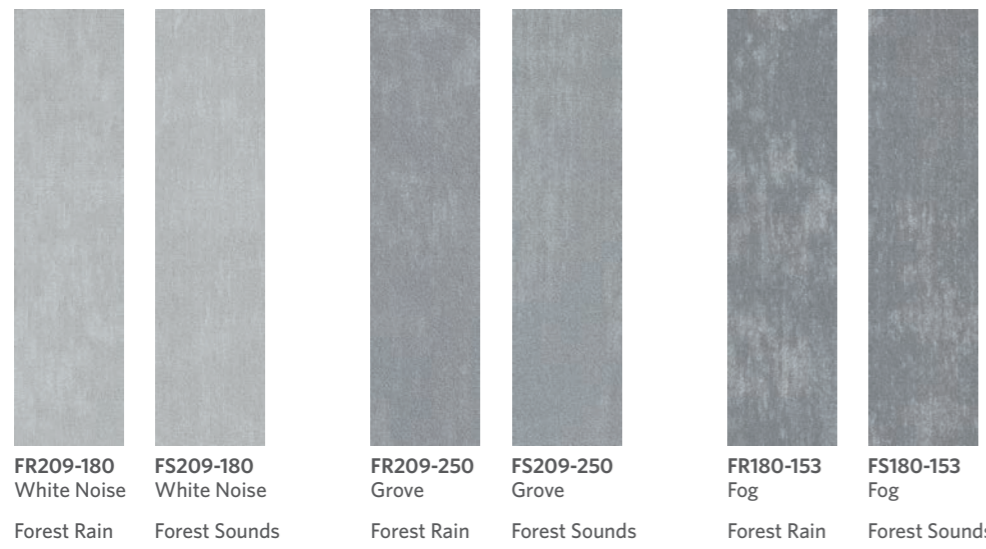

Forest Sounds in Wild Fern, ashlar installation

FR202-209
Wild Fern
Forest Rain

Forest Rain in Wild Fern, ashlar installation

FS202-209
Wild Fern
Forest Sounds

Forest Sounds in Wild Fern, ashlar installation

Light Gray

Each pattern has 8 different grays, which can be used alone or in combination with different accents.

Medium Gray

Dark Gray

FR180-153
Fog
Forest Rain

FS180-153
Fog
Forest Sounds

Forest Sounds & Forest Rain in *Fog*, herringbone installation

Shown on Page 30

Option 2

Ashlar Installation of one pattern in two different colors. Accent color zone on the side.
Forest Rain in Fog & Tropics

Shown on Page 26

Option 4

Ashlar and Herringbone Installation demarkating different areas within the space. 3 different colors used for 1 pattern.
Forest Sounds in Storm, Night Shadow & Exotic Red