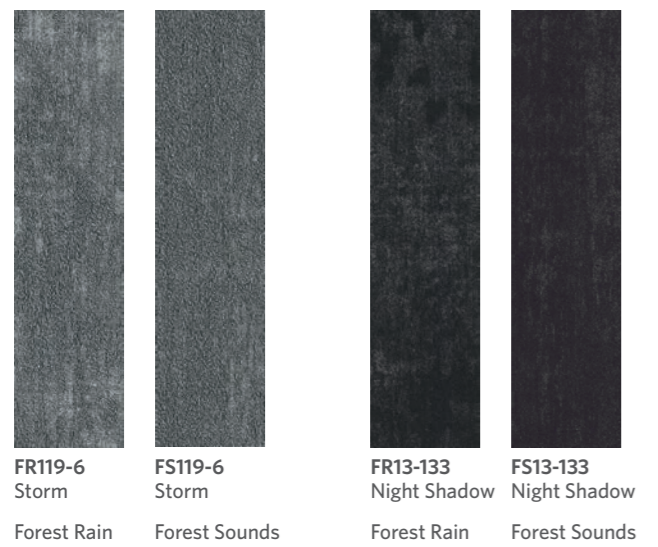

Light Gray

Each pattern has 8 different grays, which can be used alone or in combination with different accents.

Medium Gray

Dark Gray

FR180-153
Fog
Forest Rain

FS180-153
Fog
Forest Sounds

Forest Sounds & Forest Rain in *Fog*, herringbone installation

Shown on Page 30

Option 2

Ashlar Installation of one pattern in two different colors. Accent color zone on the side.
Forest Rain in Fog & Tropics

Shown on Page 26

Option 4

Ashlar and Herringbone Installation demarkating different areas within the space. 3 different colors used for 1 pattern.
Forest Sounds in Storm, Night Shadow & Exotic Red