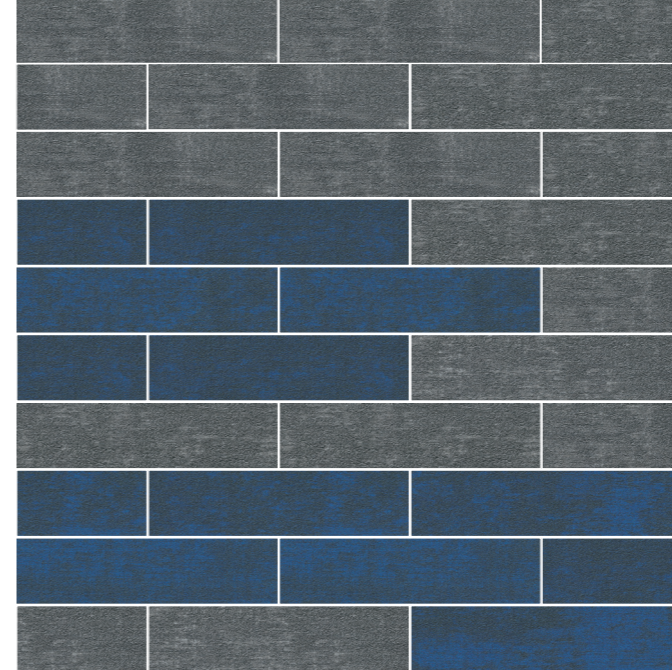

Installation Methods

Option 1

Herringbone Installation with both patterns in a single color.
Forest Rain & Forest Sounds in Fog

Shown on Page 12

Option 3

Gradation accent inserts in a Ashlar Installation with a single pattern.
Forest Sounds in Fog & Island Breeze