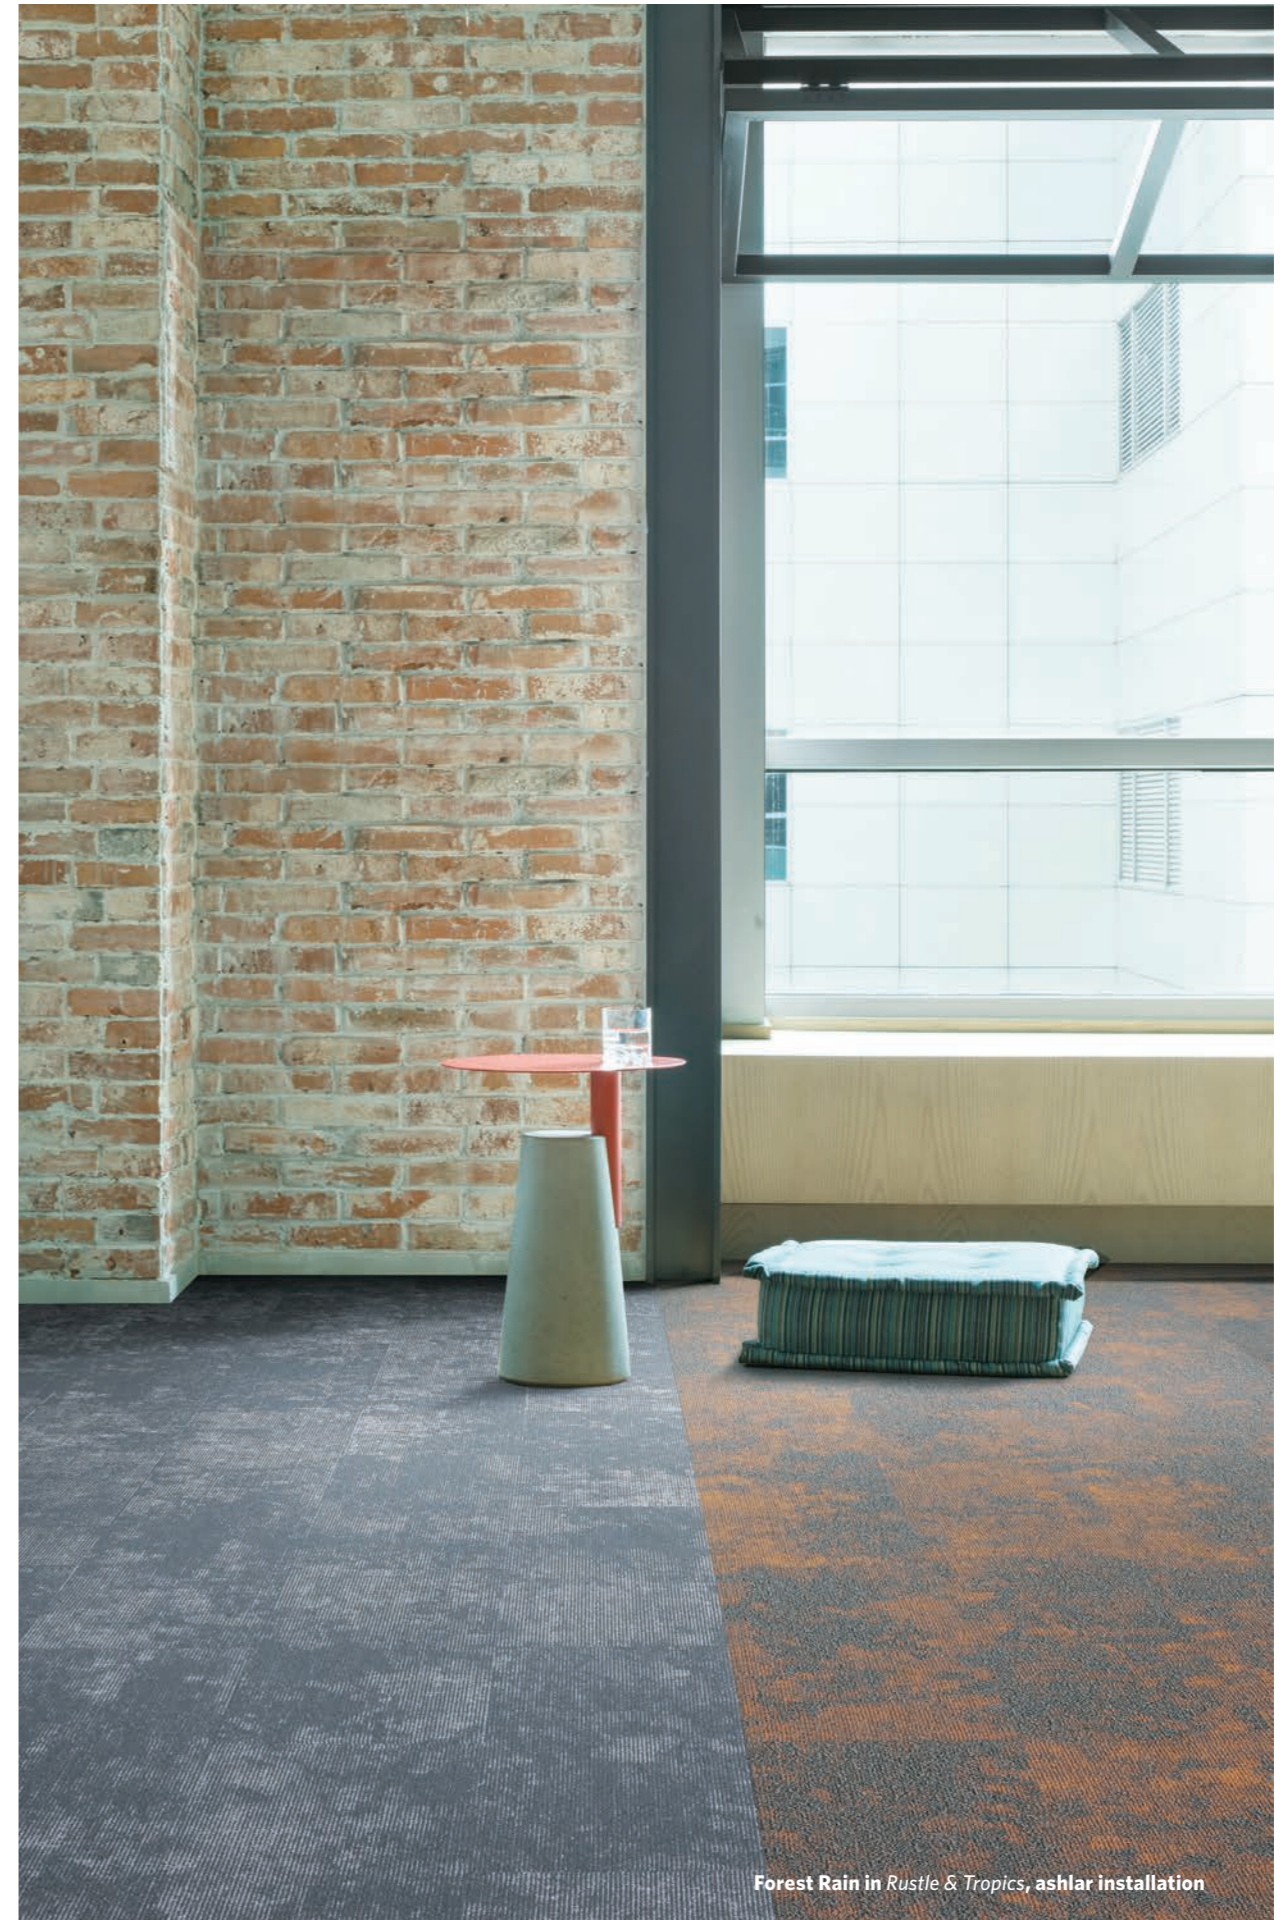

Forest Rain in Rustle & Tropics, ashlar installation