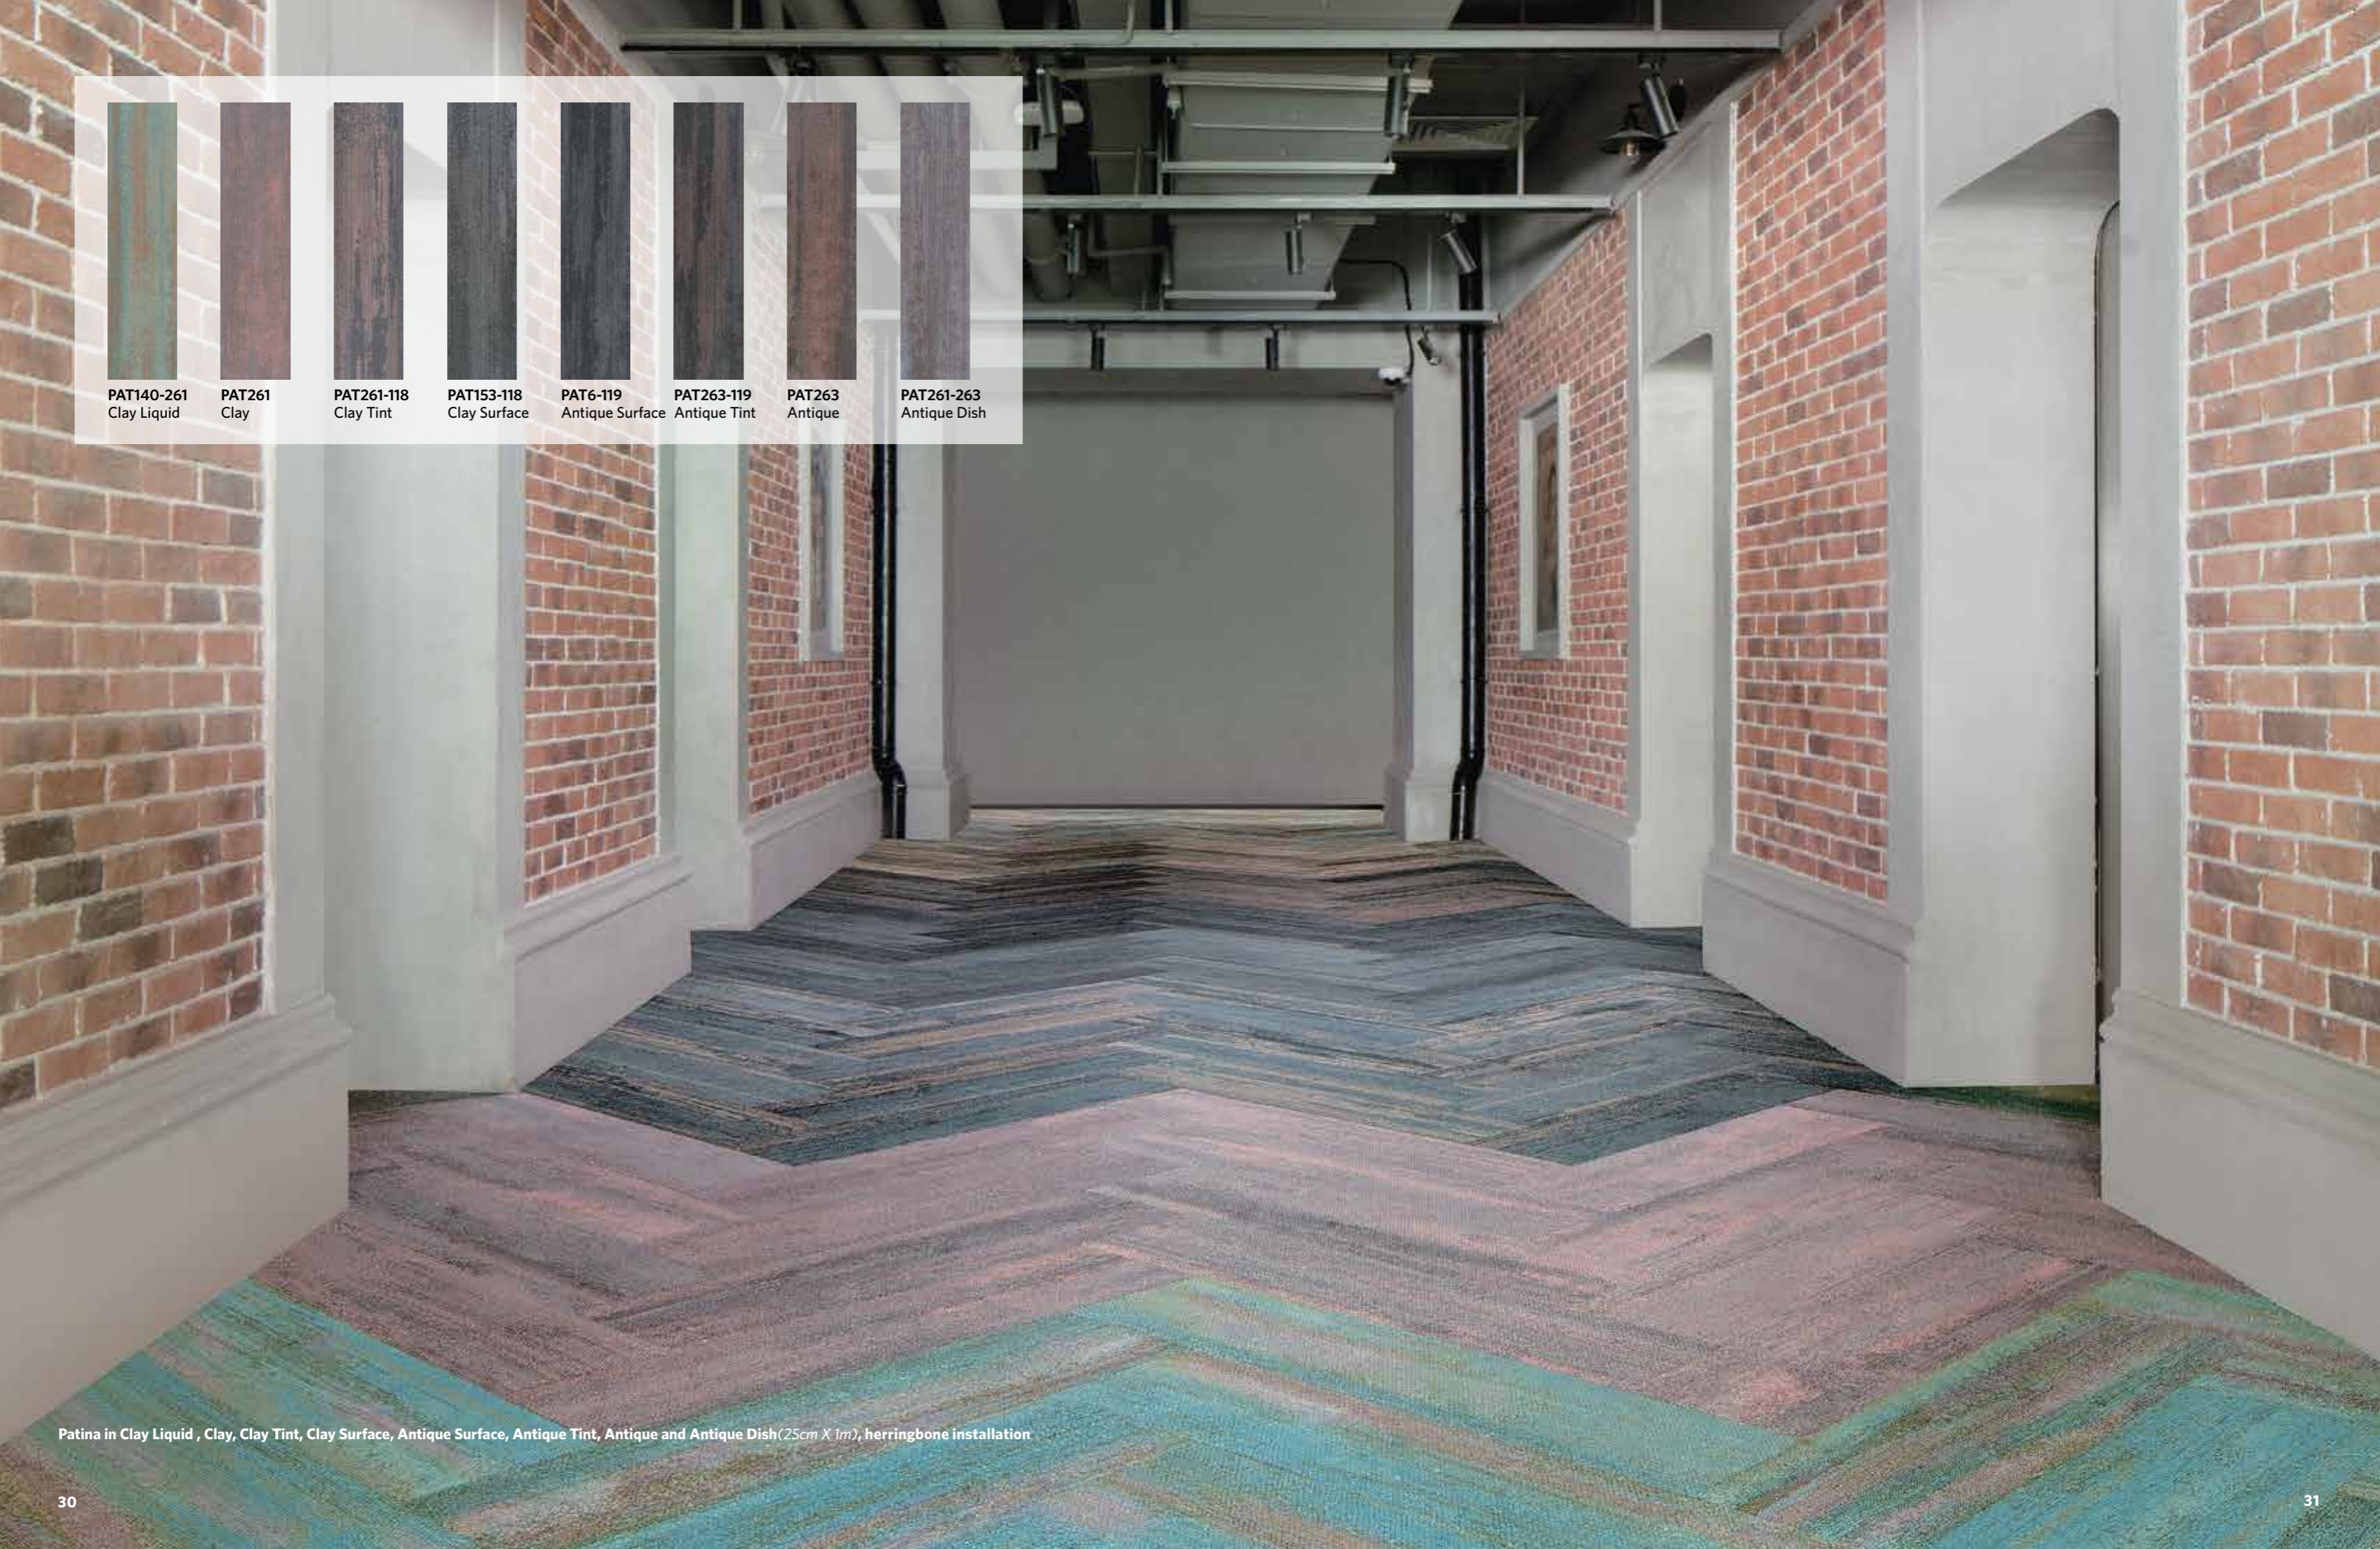

PAT261
Clay

PAT261-118
Clay Tint

PAT153-118
Clay Surface

PAT6-119
Antique Surface

PAT263-119
Antique Tint

PAT263
Antique

PAT261-263
Antique Dish

Patina in Clay Liquid , Clay, Clay Tint, Clay Surface, Antique Surface, Antique Tint, Antique and Antique Dish(25cm X 1m), herringbone installation