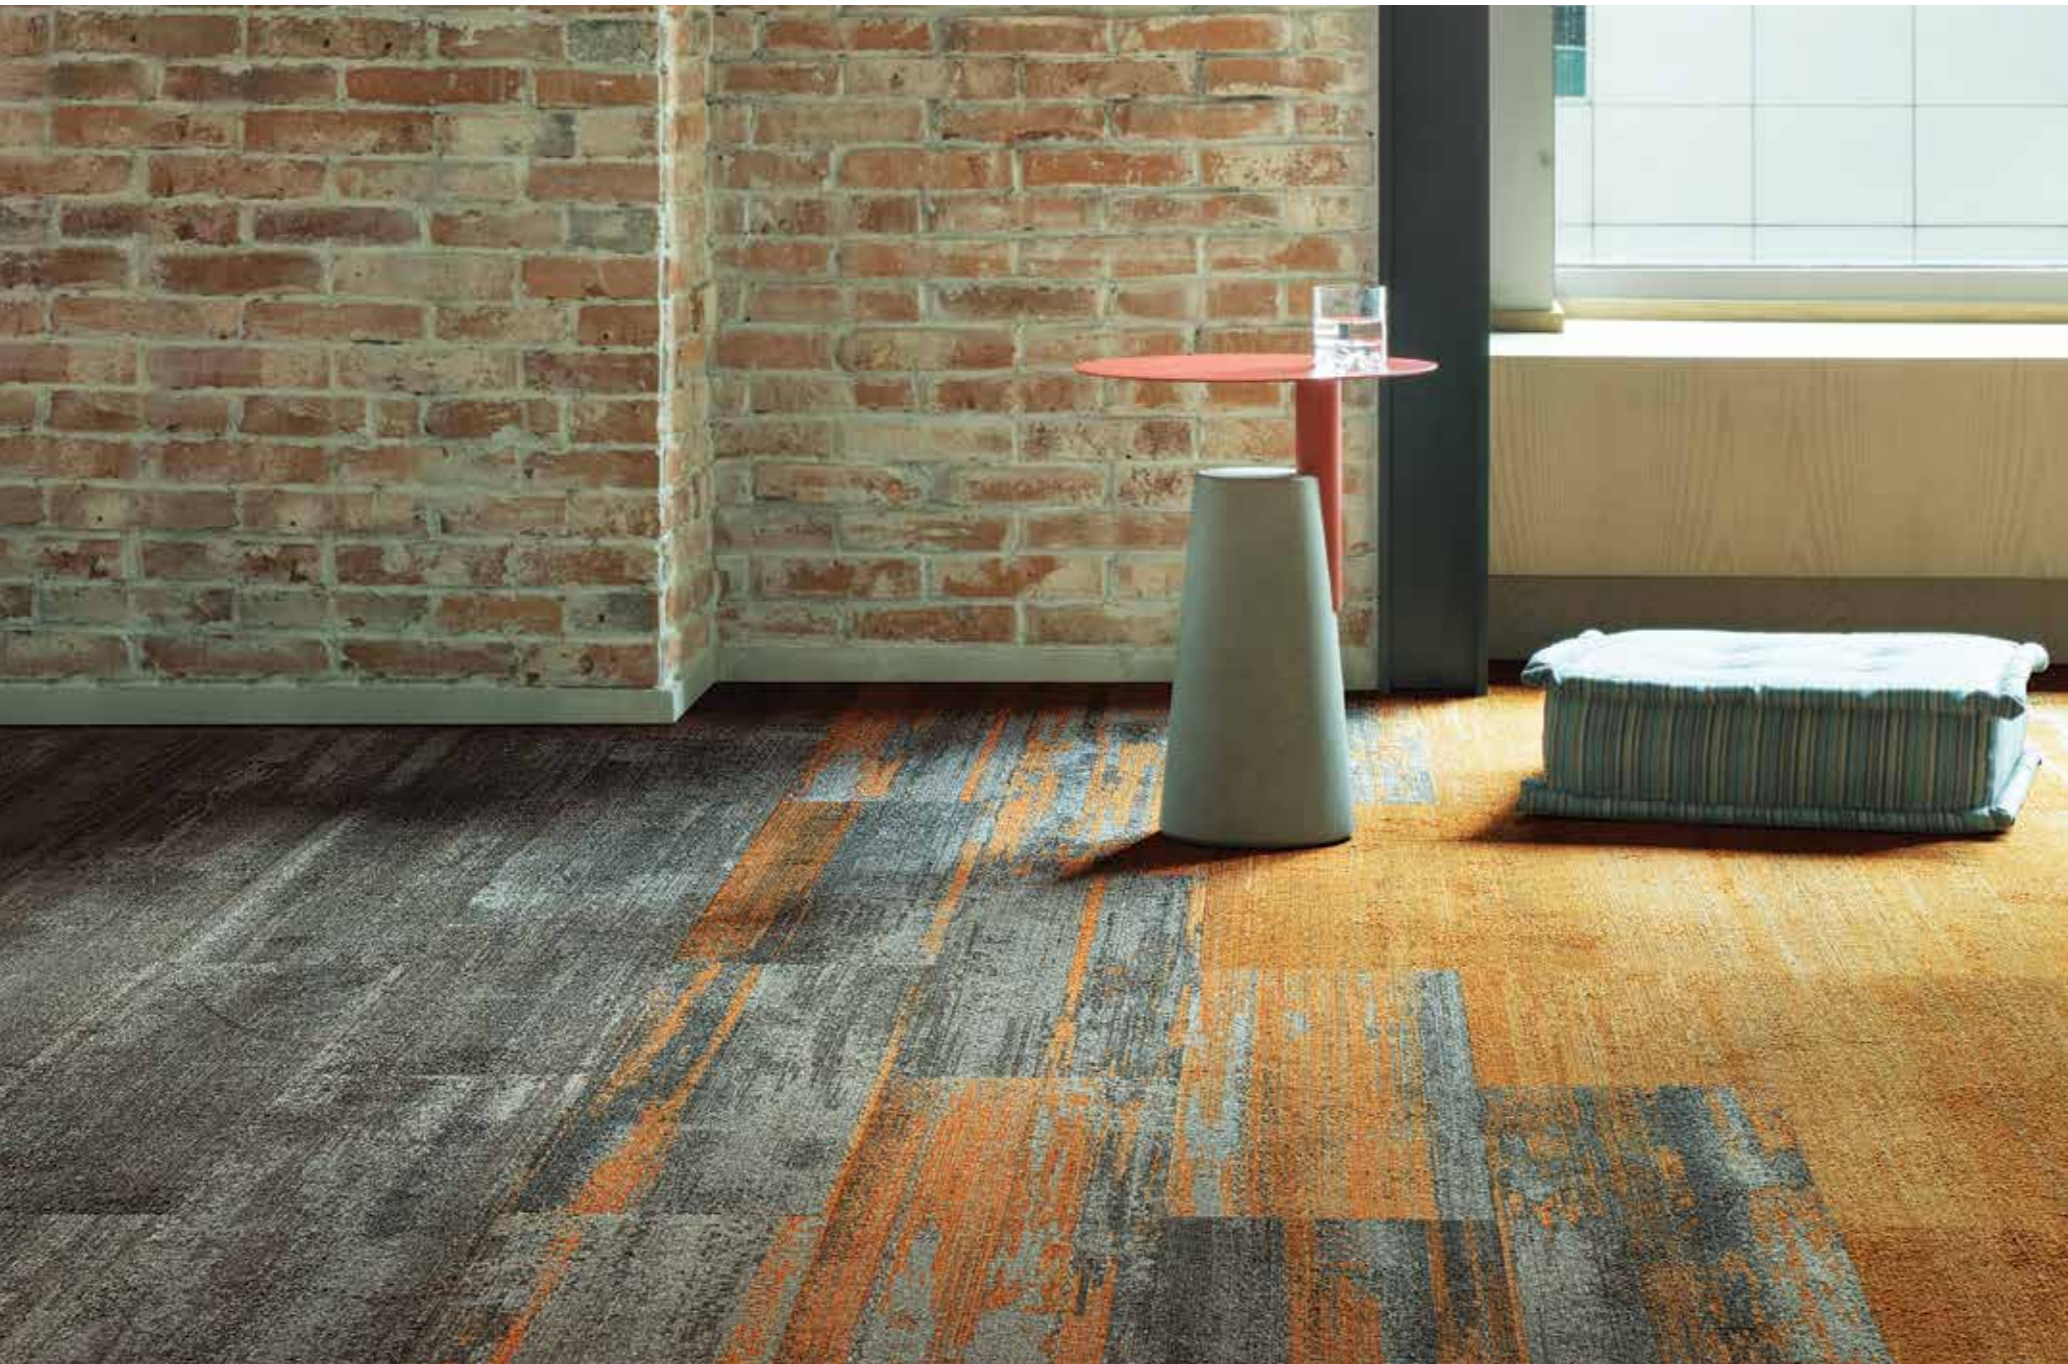

PAT172-252
Green Iron

25x100cm

PAT254-145
Iron Surface

PAT252-145
Iron Tint

Patina in Iron Surface and Iron Tint(25cm X 1m), ashlar installation, Patina in Iron and Green Iron(1m X 1m), monolithic installation