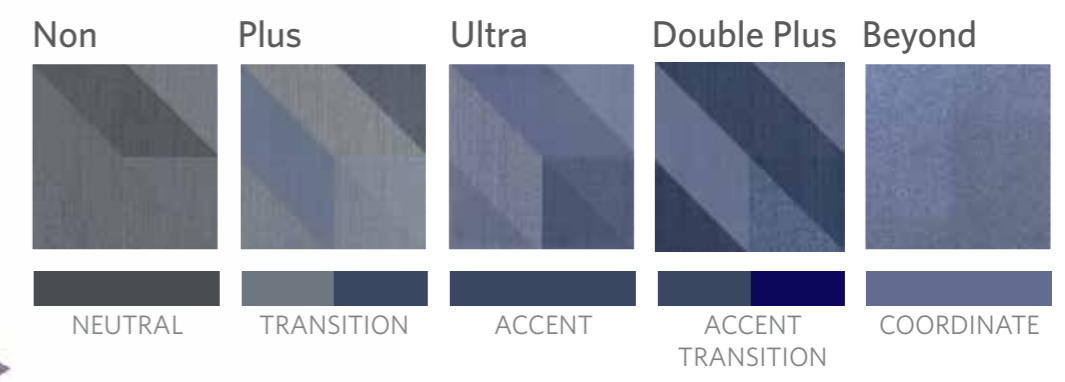

PLAYANGLE

Non/ Plus/ Ultra/ Double Plus
Beyond

Milliken®

SHIFTING
YOUR SPACE
PARADIGM

The PlayAngle collection consists of 5 different patterns, enabling customizable gradation lengths for any given space.

Each pattern has a three level gradation A-B-C resembling: Dark-Medium-Light values within each pattern set.
All 4 patterns can be connected to create a larger gradation, or numerous other layout configurations.