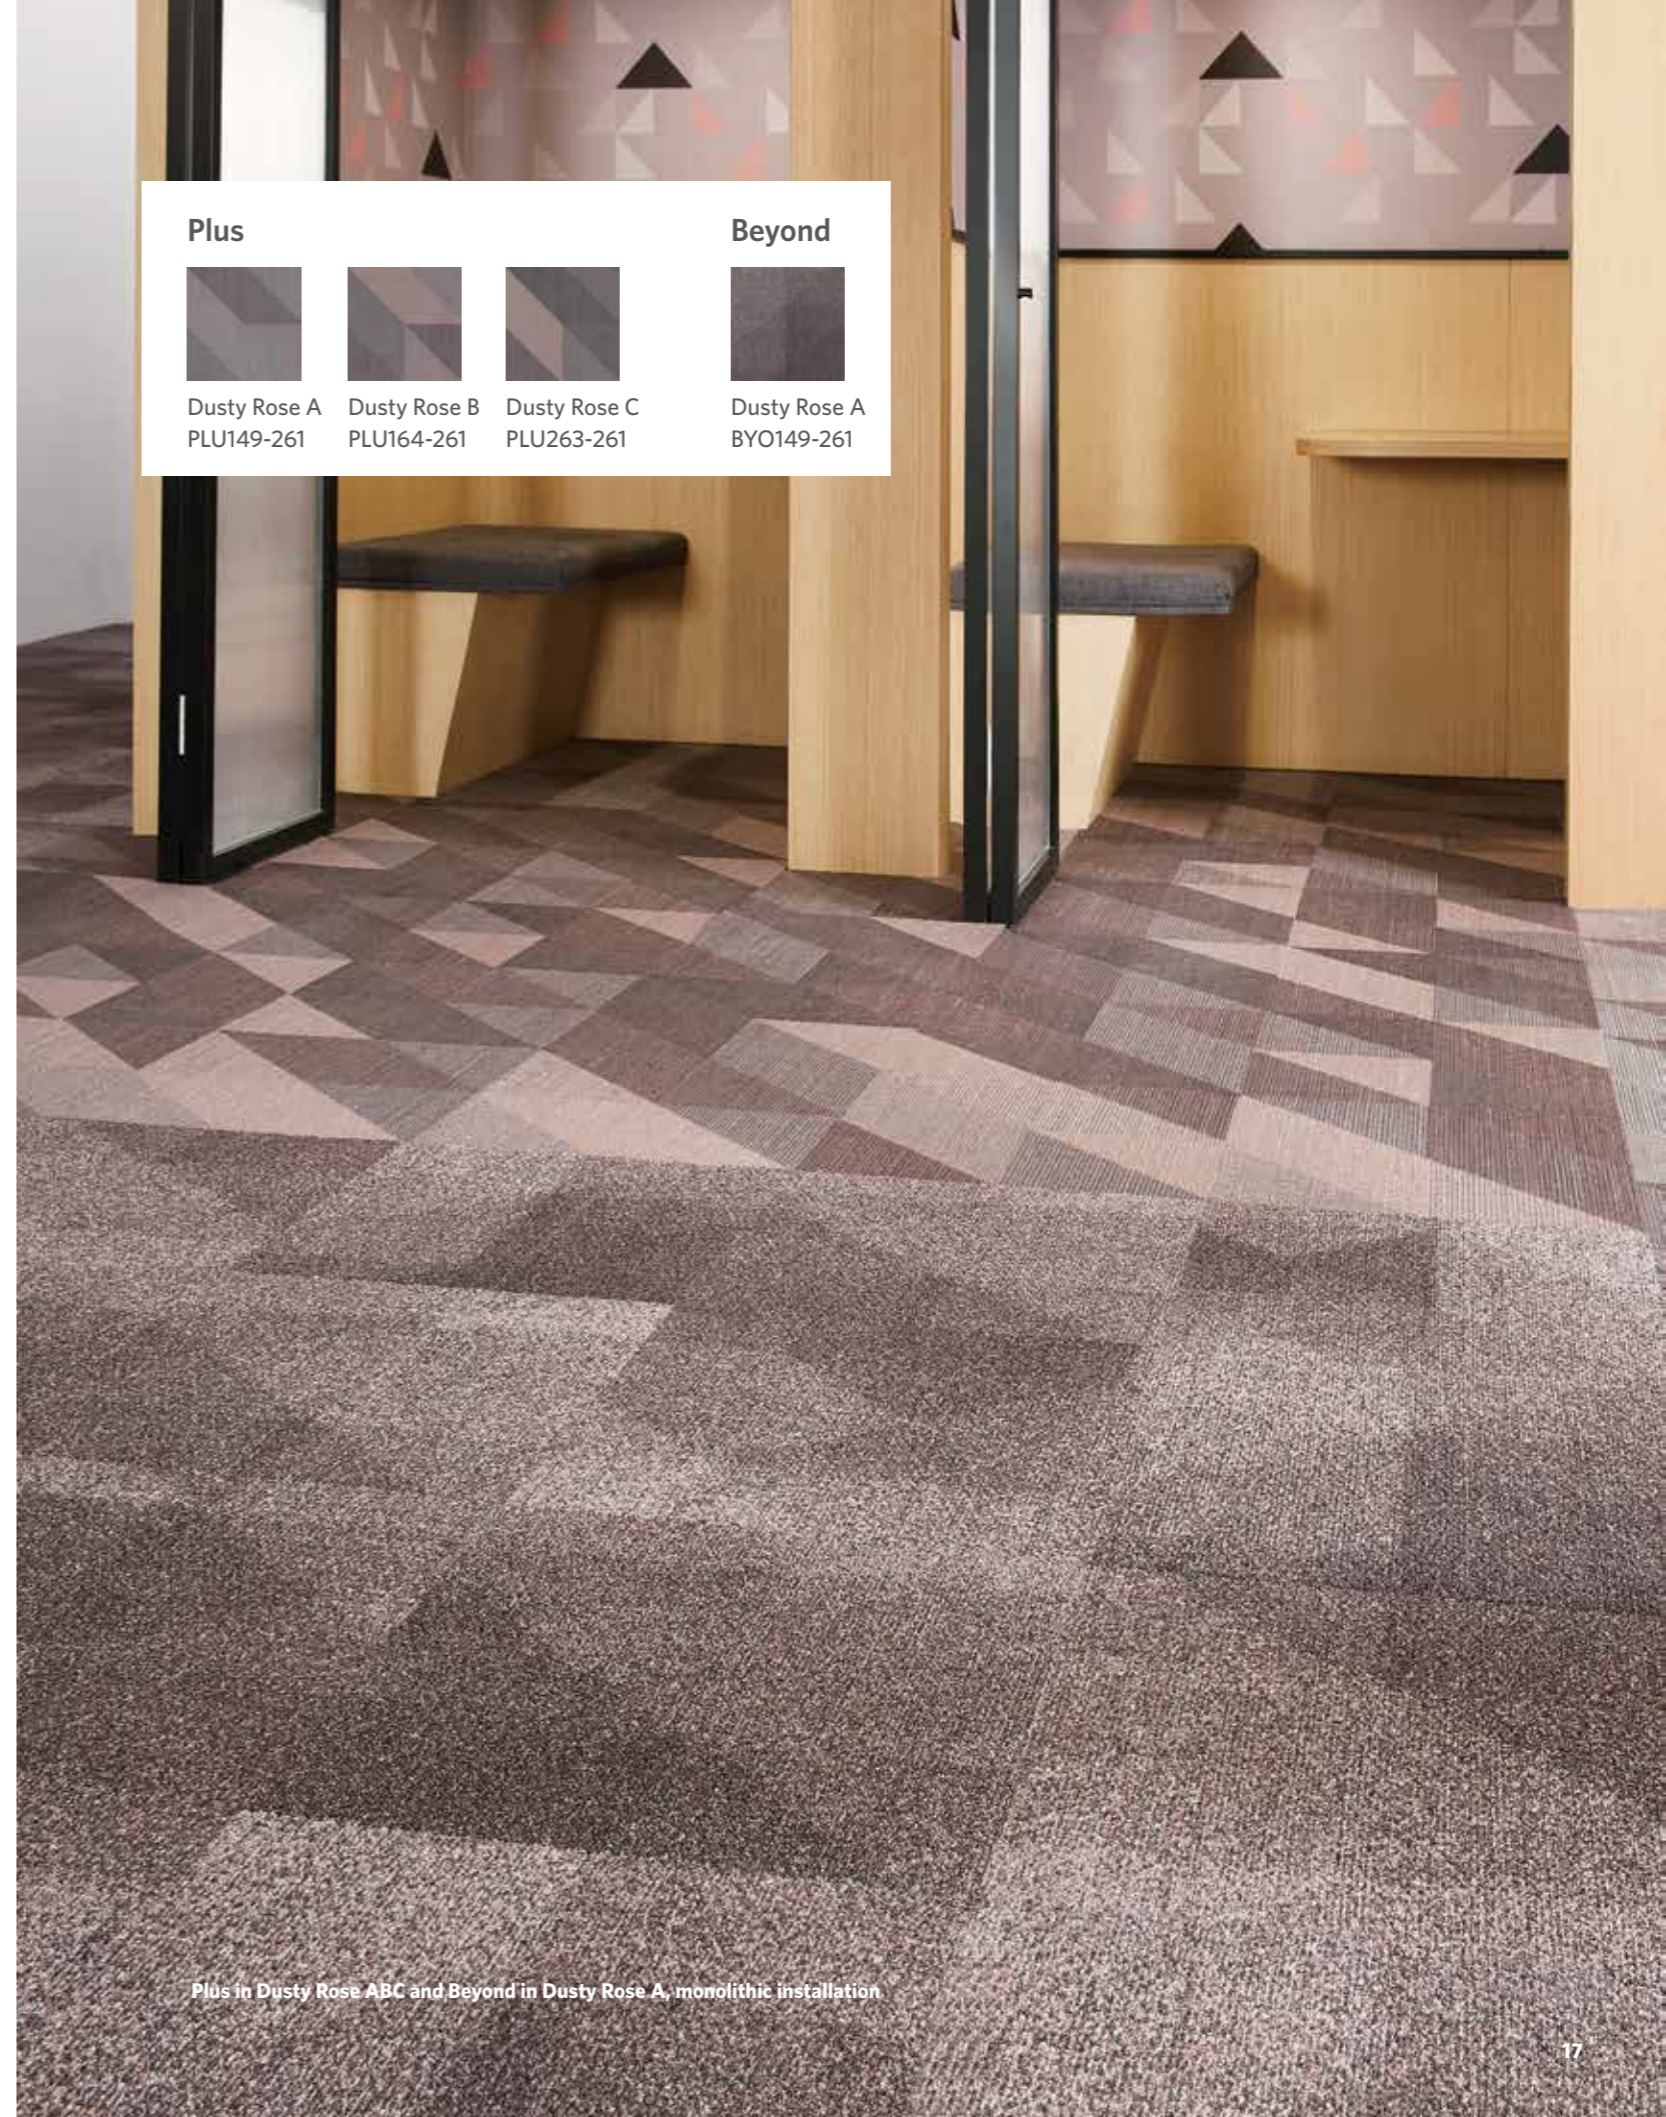

Non in Rose Smoke ABC, monolithic installation

Plus			Beyond
Dusty Rose A PLU149-261	Dusty Rose B PLU164-261	Dusty Rose C PLU263-261	Dusty Rose A BYO149-261

Plus in Dusty Rose ABC and Beyond in Dusty Rose A, monolithic installation