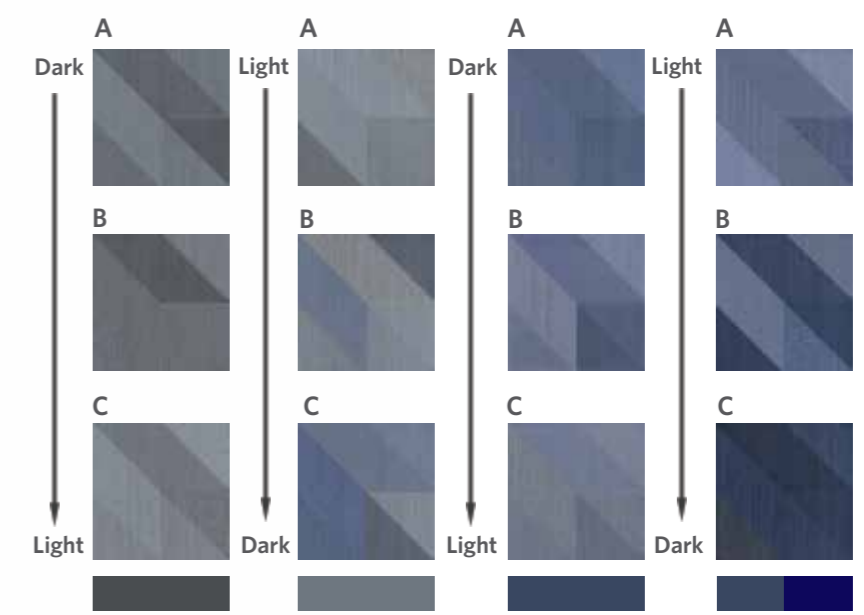

Each pattern has a three level gradation A-B-C resembling: Dark-Medium-Light values within each pattern set.
All 4 patterns can be connected to create a larger gradation, or numerous other layout configurations.